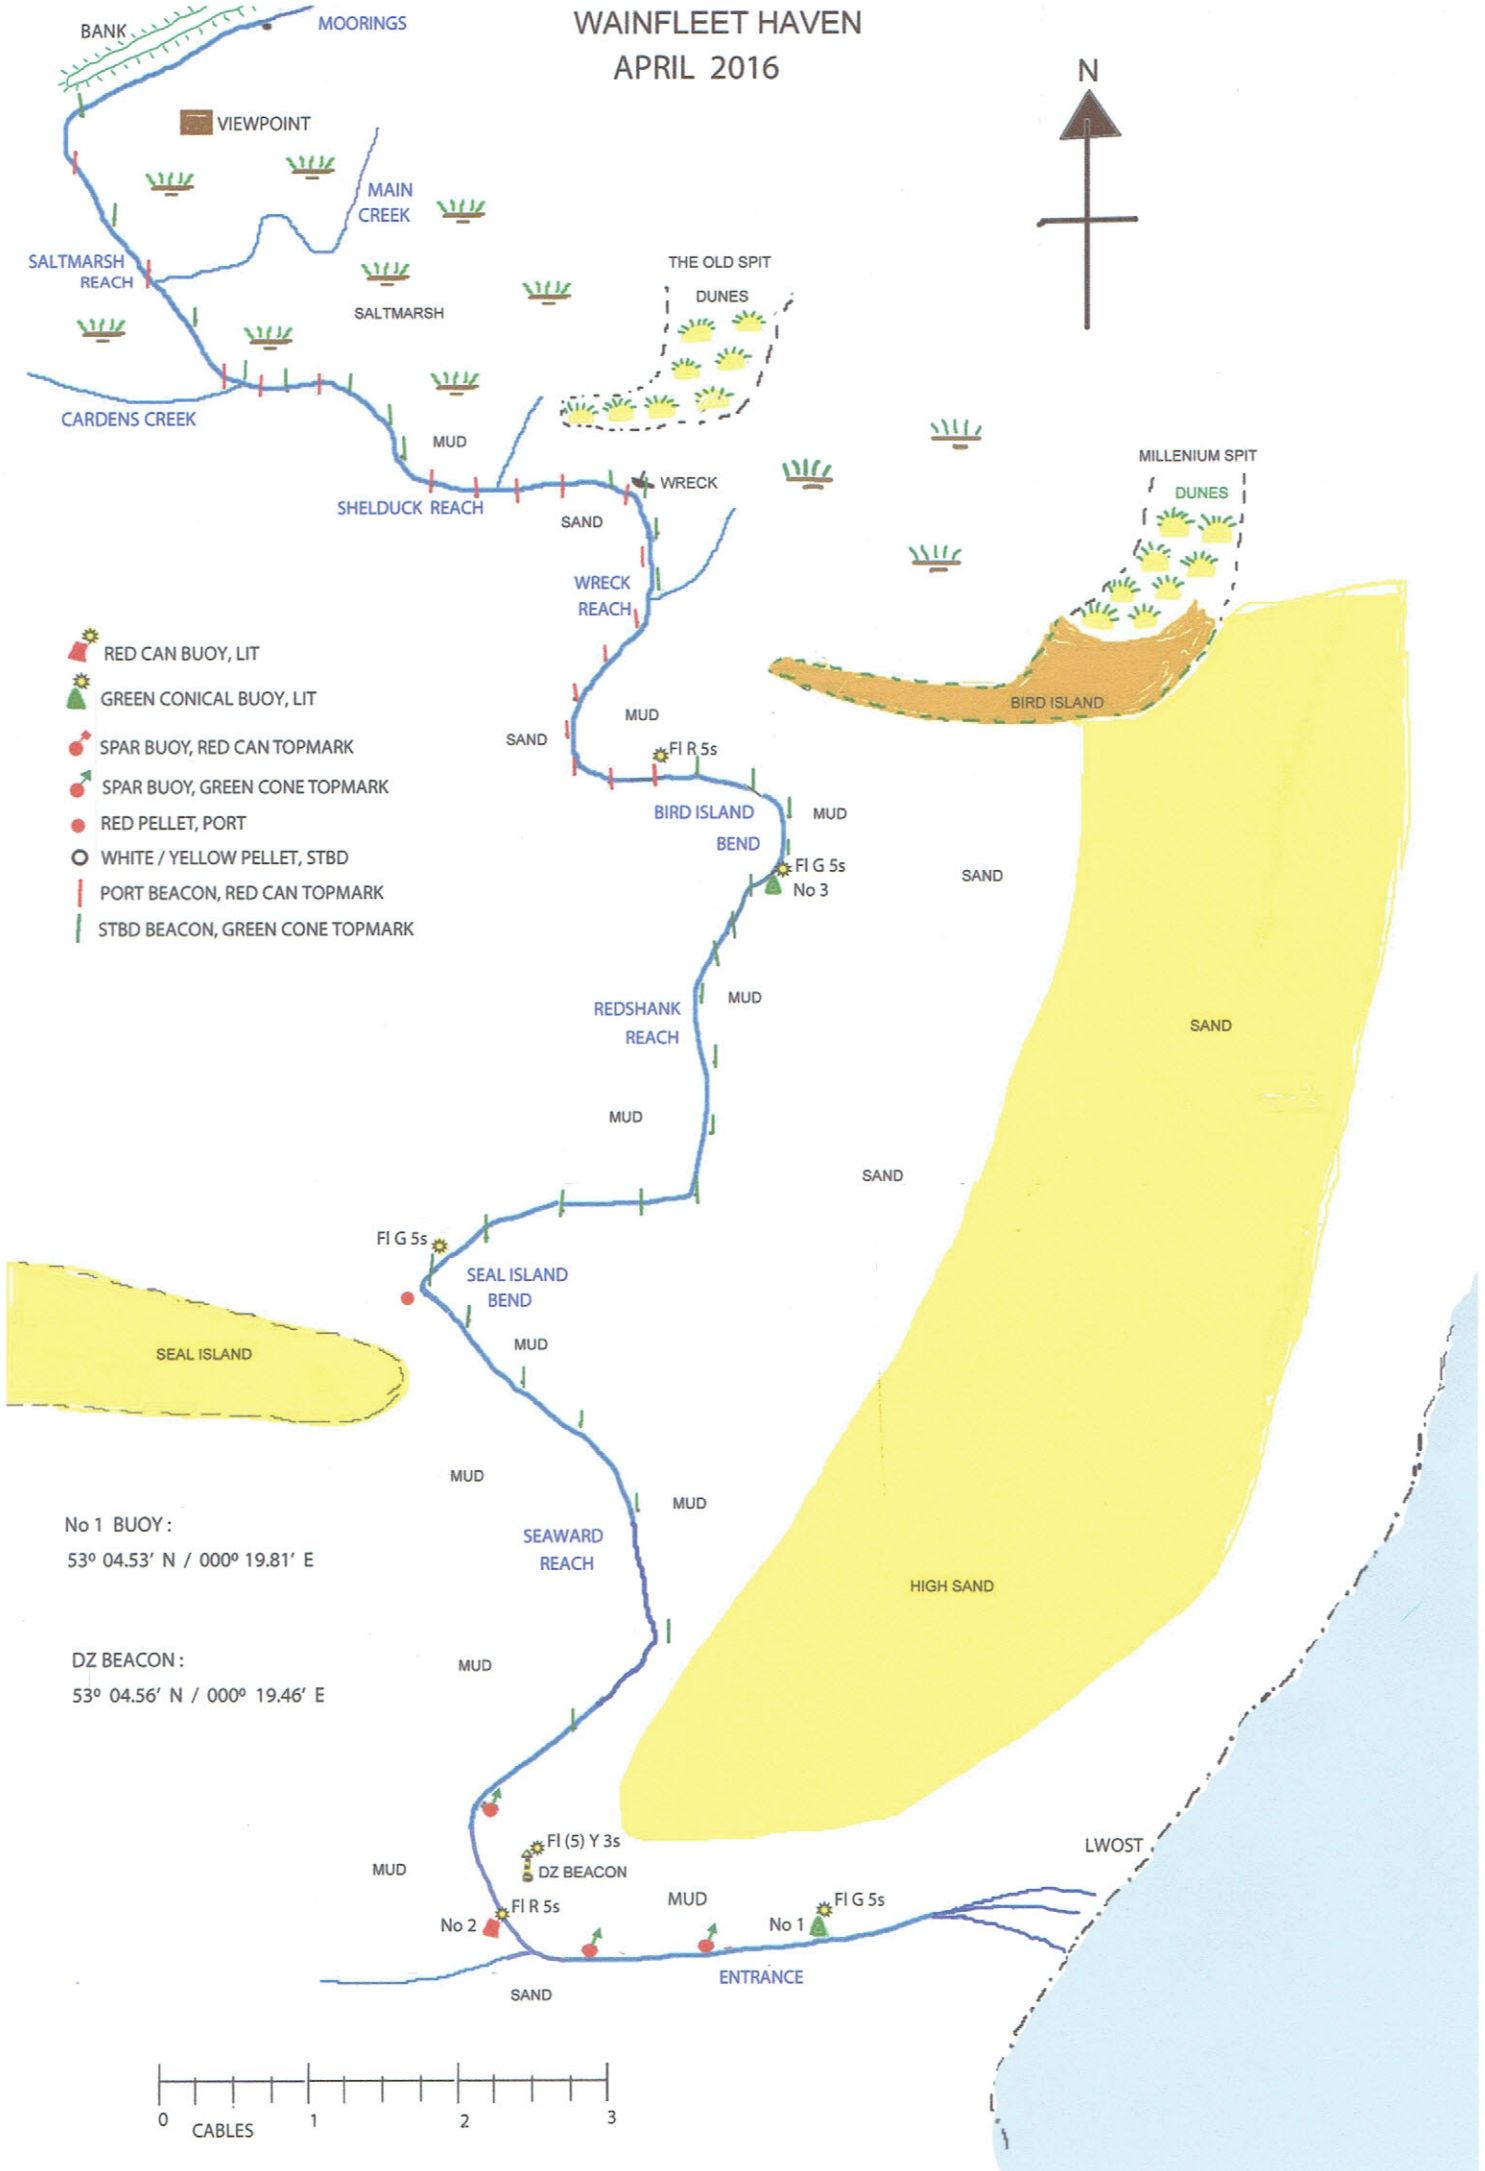

WAINFLEET HAVEN

APRIL 2016

- RED CAN BUOY, LIT
- GREEN CONICAL BUOY, LIT
- SPAR BUOY, RED CAN TOPMARK
- SPAR BUOY, GREEN CONE TOPMARK
- RED PELLETT, PORT
- WHITE / YELLOW PELLETT, STBD
- PORT BEACON, RED CAN TOPMARK
- STBD BEACON, GREEN CONE TOPMARK

No 1 BUOY:
53° 04.53' N / 000° 19.81' E

DZ BEACON:
53° 04.56' N / 000° 19.46' E